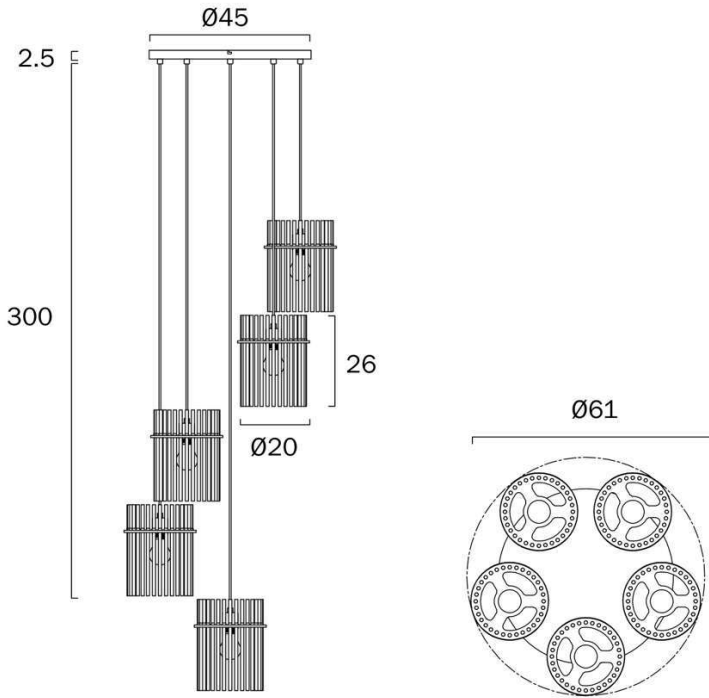

Approvals	RCM
Care Instructions	Do not use strong liquid cleaners, Wipe clean with a dry cloth
Replacement Warranty	*3 Years

Barcode
GTIN 9329501070055

Image -dimensions

Note: Dimensions are only a guide and may vary due to manufacturing variations.