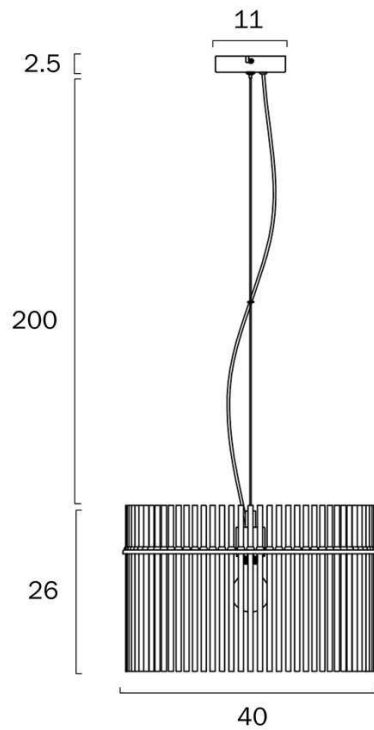

Size

Fixture Diameter (cm)	40.0
Fixture Height (cm)	26.0
Canopy Diameter (cm)	11.0
Canopy Projection (cm)	2.5
Shade Diameter (cm)	20.0
Shade Height (cm)	26.0
Suspension Length (cm)	200.0
Height Adjustable?	Yes

Care Instructions

Do not use strong liquid cleaners, Wipe clean with a dry cloth

Replacement Warranty

*3 Years

Barcode**GTIN**

9329501070024

Image -dimensions

Note: Dimensions are only a guide and may vary due to manufacturing variations.