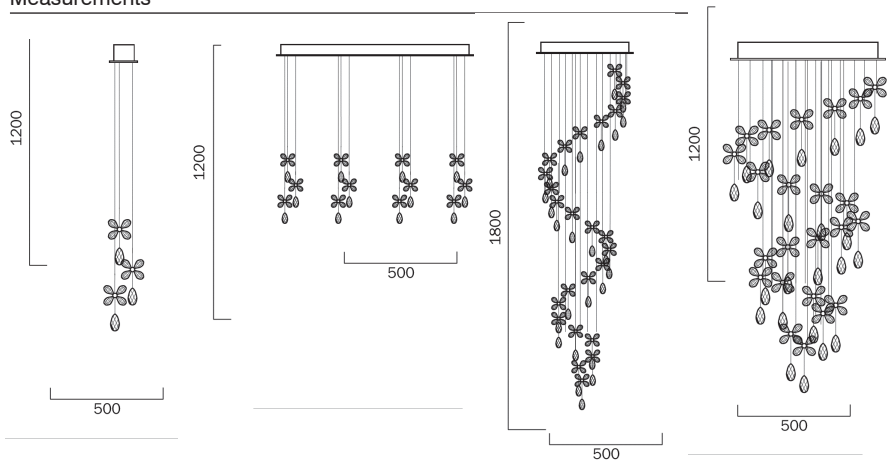

## Specifications

Type	Pendant
Light Source	1x6w GU10max 4x6w GU10max 9x6w GU10max 9x6w GU10max
Globe	Not included
Warranty	3 years*

## Measurements