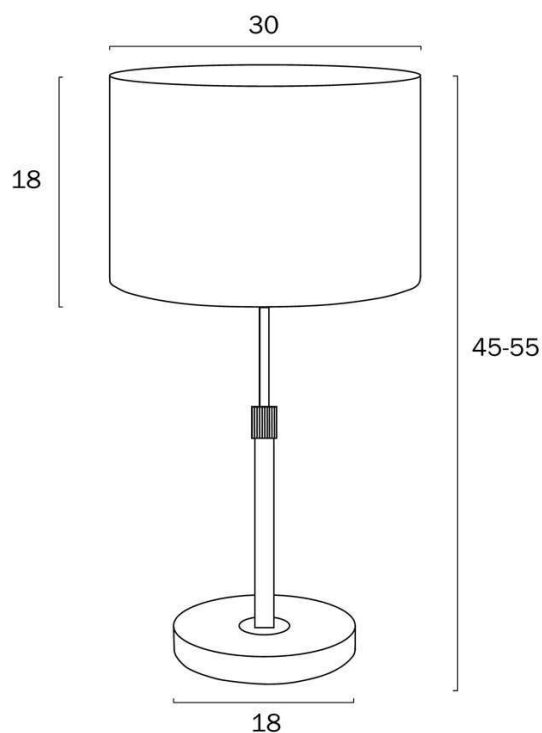

## PLACIN TL-BZIV 9329501064597

The Placin is a stylish and vintage table lamp that is sure to add a touch of mid-century flair to any room. The metal base is simple and adjustable in height, and is paired with a white marble base for a chic and sophisticated touch. The base comes in two antique metal finishes, including a brass and a copper option, so you can choose the one that best fits your decor. The fabric drum shade adds a classic touch to the lamp and diffuses the light to create a warm and inviting atmosphere. This lamp is perfect for illuminating a living room, bedroom, or office space and is sure to be a beloved addition to any home.

### Size

<b>Fixture Diameter (cm)</b>	30.0
<b>Fixture Height (cm)</b>	55.0
<b>Base Diameter (cm)</b>	18.0
<b>Shade Diameter (cm)</b>	30.0
<b>Shade Height (cm)</b>	18.0
<b>Height Adjustable?</b>	Yes
<b>Cable Length (cm)</b>	180 (30+Inline Switch+150)

## Specification

<b>Voltage Input</b>	240V
<b>Wattage (max)</b>	25
<b>Globe Type</b>	E27
<b>Globe / Light Source qty</b>	1
<b>Globe / Light Source included</b>	No
<b>Dimmable</b>	Globe Dependant
<b>Electrical Protection</b>	CLASS II - DOUBLE INSULATED, EARTH NOT REQUIRED
<b>IP rating</b>	IP20
<b>Lead and Plug</b>	Yes
<b>Approvals</b>	RCM
<b>Box Contents</b>	Instruction
<b>Care Instructions</b>	Do not use strong liquid cleaners,Wipe clean with a dry cloth
<b>Replacement Warranty</b>	*3 Years

## Image -dimensions

Note: Dimensions are only a guide and may vary due to manufacturing variations.