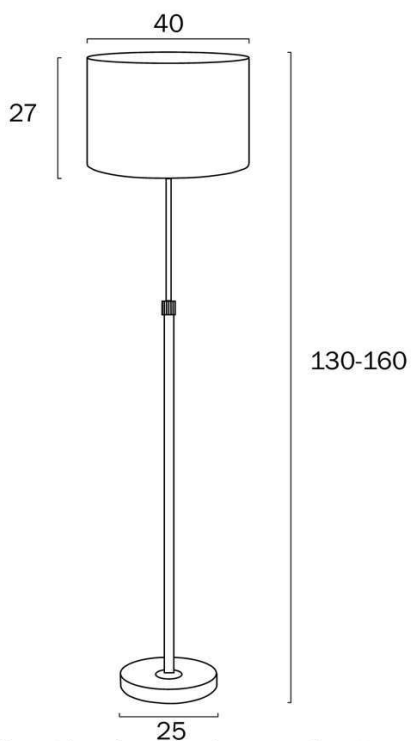

## PLACIN FL-BZIV

9329501064610

The Placin is a stylish and vintage floor lamp that is sure to add a touch of mid-century flair to any room. The metal base is simple and adjustable in height, and is paired with a white marble base for a chic and sophisticated touch. The base comes in two antique metal finishes, including a brass and a copper option, so you can choose the one that best fits your decor. The fabric drum shade adds a classic touch to the lamp and diffuses the light to create a warm and inviting atmosphere. This Placin is perfect for illuminating a living room or office space and is sure to be a beloved addition to any decor.

### Size

<b>Fixture Diameter (cm)</b>	40.0
<b>Fixture Height (cm)</b>	160.0
<b>Base Diameter (cm)</b>	25.0
<b>Shade Diameter (cm)</b>	40.0
<b>Shade Height (cm)</b>	27.0
<b>Height Adjustable?</b>	Yes
<b>Cable Length (cm)</b>	200 (50+Foot Switch+150)

## Specification

<b>Voltage Input</b>	240V
<b>Wattage (max)</b>	25
<b>Globe Type</b>	E27
<b>Globe / Light Source qty</b>	1
<b>Globe / Light Source included</b>	No
<b>Dimmable</b>	Globe Dependant
<b>Electrical Protection</b>	CLASS II - DOUBLE INSULATED, EARTH NOT REQUIRED
<b>IP rating</b>	IP20
<b>Lead and Plug</b>	Yes
<b>Approvals</b>	RCM
<b>Box Contents</b>	Instruction
<b>Care Instructions</b>	Do not use strong liquid cleaners,Wipe clean with a dry cloth
<b>Replacement Warranty</b>	*3 Years

## Image -dimensions

Note: Dimensions are only a guide and may vary due to manufacturing variations.