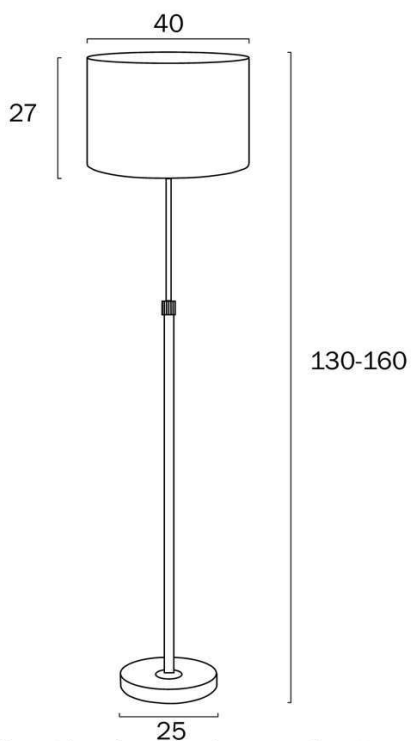

Last modification 2023-01-18

PLACIN FL-AGIV 9329501064603

The Placin is a stylish and vintage floor lamp that is sure to add a touch of mid-century flair to any room. The metal base is simple and adjustable in height, and is paired with a white marble base for a chic and sophisticated touch. The base comes in two antique metal finishes, including a brass and a copper option, so you can choose the one that best fits your decor. The fabric drum shade adds a classic touch to the lamp and diffuses the light to create a warm and inviting atmosphere. This Placin is perfect for illuminating a living room or office space and is sure to be a beloved addition to any decor.

Overview

Family name	Placin
Categories	Floor Lamps
Shade Shape	Drum
Usage	Indoor Lighting

Color / Material

Fixture Color	Antique Gold,Ivory,White Marble
Fixture Material	Fabric,Iron,Marble
Shade Color	Ivory
Shade Material	Fabric,Plastic
Base Color	Antique Gold,White Marble
Base Material	Iron,Marble
Cable Color	Black
Cable Material	PVC

Size

Fixture Diameter (cm)	40.0
Fixture Height (cm)	160.0
Base Diameter (cm)	25.0
Shade Diameter (cm)	40.0
Shade Height (cm)	27.0
Height Adjustable?	Yes
Cable Length (cm)	200 (50+Foot Switch+150)

Specification

Barcode

GTIN 9329501064603

Image -dimensions

Note: Dimensions are only a guide and may vary due to manufacturing variations.