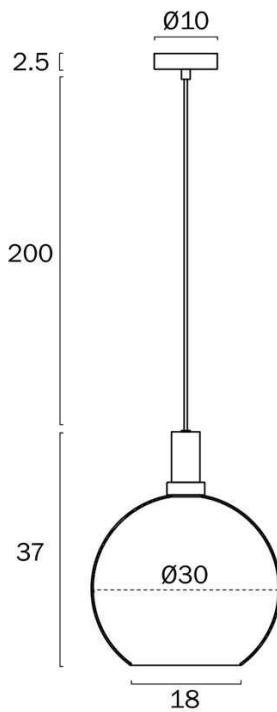

Size

Fixture Diameter (cm)	30.0
Fixture Height (cm)	37.0
Canopy Diameter (cm)	110.0
Canopy Projection (cm)	2.5
Shade Bottom (cm)	18.0
Shade Diameter (cm)	30.0
Suspension Length (cm)	200.0
Height Adjustable?	Yes

Specification

Voltage Input	240V
Total Wattage (max)	25
Globe Type	E27
Globe / Light Source qty	1
Globe / Light Source included	No
Dimmable	Globe Dependant
Electrical Protection	CLASS I - HIGH VOLTAGE, EARTH REQUIRED
IP rating	IP20
Approvals	RCM
Installation Required	Yes (by Licensed Electrician only)

Care Instructions

Do not use strong liquid cleaners, Wipe clean with a dry cloth

Replacement Warranty

*3 Years

Barcode**GTIN**

9329501068328

Image -dimensions

Note: Dimensions are only a guide and may vary due to manufacturing variations.