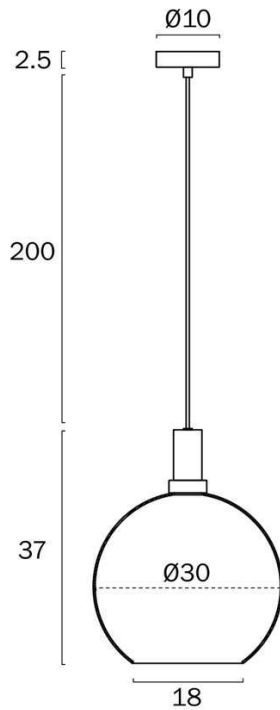

Last modification 2024-01-12

PATINO PE30-GN 9329501070970

Overview

Family name	Patino
Suspension Type	Cord
Usage	Indoor Lighting

Color / Material

Fixture Color	Green
Fixture Finish	Matte
Fixture Material	Glass, Iron
Canopy Color	Black

Size

Fixture Diameter (cm)	30.0
Fixture Height (cm)	37.0
Canopy Diameter (cm)	10.0
Canopy Projection (cm)	2.5
Shade Bottom (cm)	18.0
Shade Diameter (cm)	30.0
Suspension Length (cm)	200.0
Height Adjustable?	Yes

Specification

Voltage Input	240V
Total Wattage (max)	25
Globe Type	E27
Globe / Light Source qty	1
Globe / Light Source included	No
Dimmable	Globe Dependant
Electrical Protection	CLASS I - HIGH VOLTAGE, EARTH REQUIRED
IP rating	IP20
Approvals	RCM
Installation Required	Yes (by Licensed Electrician only)
Care Instructions	Do not use strong liquid cleaners, Wipe clean with a dry cloth

Replacement Warranty *3 Years

Barcode

GTIN 9329501070970

Image -dimensions

Note: Dimensions are only a guide and may vary due to manufacturing variations.