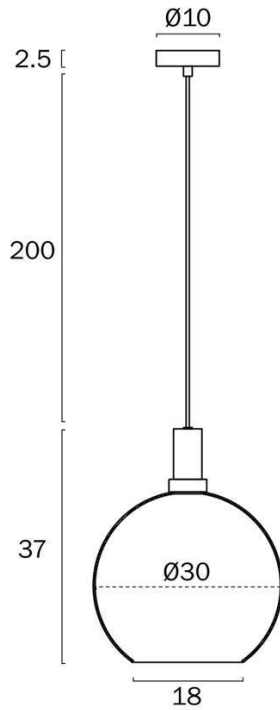

Size

Fixture Diameter (cm)	30.0
Fixture Height (cm)	37.0
Canopy Diameter (cm)	10.0
Canopy Projection (cm)	2.5
Shade Bottom (cm)	18.0
Shade Diameter (cm)	30.0
Suspension Length (cm)	200.0
Height Adjustable?	Yes
Cable Length (cm)	200

Specification

Voltage Input	240V
Total Wattage (max)	25
Globe Type	E27
Globe / Light Source qty	1
Globe / Light Source included	No
Dimmable	Globe Dependant
Electrical Protection	CLASS I - HIGH VOLTAGE, EARTH REQUIRED
IP rating	IP20
Approvals	RCM

Note: Dimensions are only a guide and may vary due to manufacturing variations.