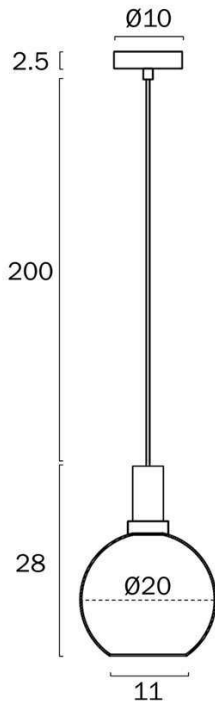

Last modification

2024-01-12

PATINO PE20-GN

9329501070963

Overview

Family name	Patino
Suspension Type	Cord
Usage	Indoor Lighting

Color / Material

Fixture Color	Green
Fixture Finish	Matte
Fixture Material	Glass, Iron
Canopy Color	Black

Size

Fixture Diameter (cm)	20.0
Fixture Height (cm)	28.0
Canopy Diameter (cm)	10.0
Canopy Projection (cm)	2.5
Shade Bottom (cm)	11.0
Shade Diameter (cm)	20.0
Suspension Length (cm)	200.0
Height Adjustable?	Yes

Specification

Voltage Input	240V
Total Wattage (max)	25
Globe Type	E27
Globe / Light Source qty	1
Globe / Light Source included	No
Dimmable	Globe Dependant
Electrical Protection	CLASS I - HIGH VOLTAGE, EARTH REQUIRED
IP rating	IP20
Approvals	RCM
Installation Required	Yes (by Licensed Electrician only)
Care Instructions	Do not use strong liquid cleaners, Wipe clean with a dry cloth

Replacement Warranty *3 Years

Barcode

GTIN 9329501070963

Image -dimensions

Note: Dimensions are only a guide and may vary due to manufacturing variations.