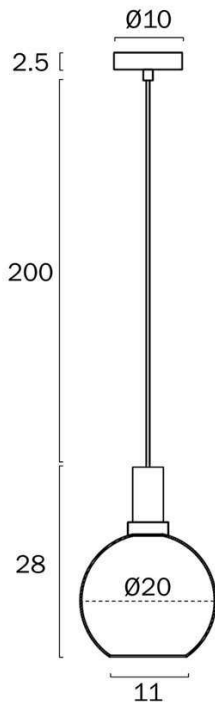

Last modification

2024-01-12

PATINO PE20-AM

9329501068373

Overview

Family name	Patino
Categories	Pendants
Suspension Type	Cord
Usage	Indoor Lighting

Color / Material

Fixture Color	Amber
Fixture Finish	Matte
Fixture Material	Glass, Iron
Canopy Color	Black

Size

Fixture Diameter (cm)	20.0
Fixture Height (cm)	28.0
Canopy Diameter (cm)	10.0
Canopy Projection (cm)	2.5
Shade Bottom (cm)	11.0
Shade Diameter (cm)	20.0
Suspension Length (cm)	200.0
Height Adjustable?	Yes

Specification

Voltage Input	240V
Total Wattage (max)	25
Globe Type	E27
Globe / Light Source qty	1
Globe / Light Source included	No
Dimmable	Globe Dependant
Electrical Protection	CLASS I - HIGH VOLTAGE, EARTH REQUIRED
IP rating	IP20
Approvals	RCM
Installation Required	Yes (by Licensed Electrician only)

All representations within this document are subject to copyright. ELECTRICAL INSTALLATIONS MUST BE PERFORMED BY A QUALIFIED ELECTRICAL CONTRACTOR AND INSTALLED IN ACCORDANCE WITH AS/NZS 3000.
NOTE : All images , descriptions and dimensions are indicative. Please check latest version of item detail on Telbix website prior to ordering or installation.

Care Instructions Do not use strong liquid cleaners, Wipe clean with a dry cloth
Replacement Warranty *3 Years

Barcode
GTIN 9329501068373

Image -dimensions

Note: Dimensions are only a guide and may vary due to manufacturing variations.