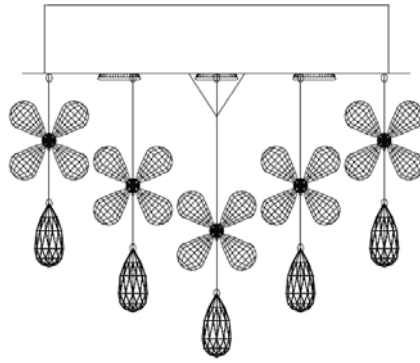

Family Name:	PARADIS
Description:	The Paradis Round crystal collection makes an opulent statement with lavish crystals and glowing LED light. Dramatic baskets and waterfalls of hand-polished crystal bowtie clusters with sparkling teardrops suspend from the ceiling, shimmering light through each strand. The fixture is pre-trimmed with the crystal strands of fixed lengths, mounted to a precision-cut stainless steel ceiling plate.
Features:	Available as : CTC35 , CTC45 , CTC60 , PENDANT 135 & PENDANT 251
Brand:	Telbix
Item Type:	Close to ceiling
Usage:	Interior
Fixture Colour:	Chrome
with:	Crystal
Fixture Material:	Stainless Steel
Light source / globe:	GU10
Voltage Input:	240V
Wattage max:	6 W
Number of globe(s):	7
Light source / globe(s) Included:	No
Fixture Height:	400 mm
Fixture Diameter:	450 mm
Canopy Diameter:	400 mm
Canopy Projection:	80 mm
Standards:	RCM
Electrical protection:	Class 1
Assembly Required:	Yes
Installation Required:	Yes (by Licensed Electrician only)
Mounting:	Surface
Warranty:	3 year
Barcode:	9329501055755