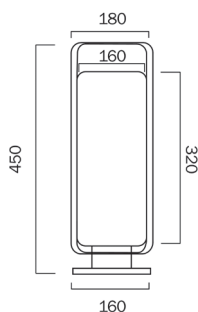

Orwel

Specifications

Type	Table Lamp
Light Source	25w E27max
Globe	Not included
Warranty	3 years*

Measurements

Codes

Orwel TL-BKAG

Orwel TL-BLAG

Orwel TL-GRAG