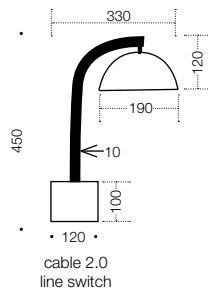

Specifications

Type	Table Lamp
Light Source	50w GU10max
Globe	Not included
Warranty	1 year*

Colours

White marble/antique gold

Measurements

Codes

Ortez TL-WH+AG

Product Approvals