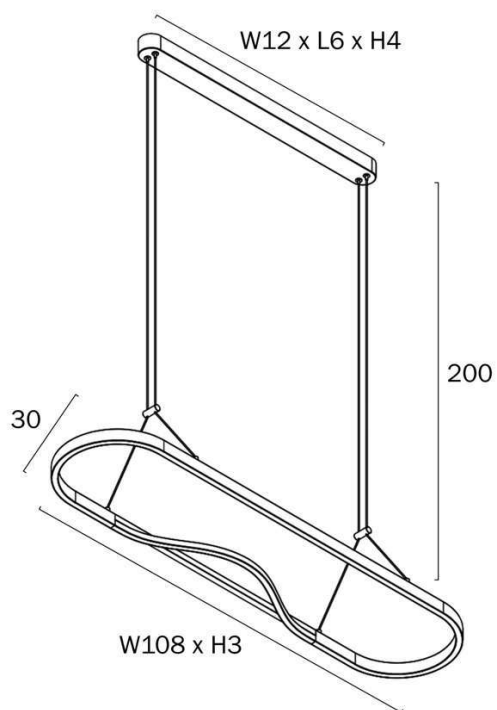

Size

Fixture Length (cm)	30.0
Fixture Width (cm)	108.0
Fixture Height (cm)	3.0
Canopy Length (cm)	6.0
Canopy Width (cm)	12.0
Canopy Height	4.0
Suspension Length (cm)	200.0
Height Adjustable?	Yes

Specification

Total Wattage (max)	45
Globe Type	LED integrated SMD
Globe / Light Source included	Yes
Lumens	1940

All representations within this document are subject to copyright. ELECTRICAL INSTALLATIONS MUST BE PERFORMED BY A QUALIFIED ELECTRICAL CONTRACTOR AND INSTALLED IN ACCORDANCE WITH AS/NZS 3000.
NOTE : All images , descriptions and dimensions are indicative. Please check latest version of item detail on Telbix website prior to ordering or installation.

Barcode

GTIN 9329501071380

Image -dimensions

Note: Dimensions are only a guide and may vary due to manufacturing variations.