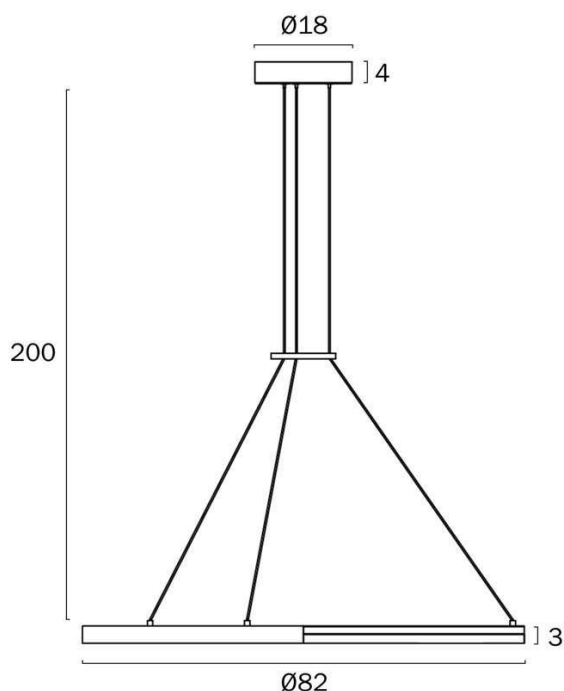

### Size

<b>Fixture Diameter (cm)</b>	82.0
<b>Fixture Length (cm)</b>	82.0
<b>Fixture Width (cm)</b>	82.0
<b>Fixture Height (cm)</b>	3.0
<b>Canopy Diameter (cm)</b>	18.0
<b>Canopy Height</b>	4.0
<b>Suspension Length (cm)</b>	200.0
<b>Height Adjustable?</b>	Yes

### Specification

<b>Total Wattage (max)</b>	42
<b>Globe Type</b>	LED integrated SMD
<b>Globe / Light Source included</b>	Yes
<b>Lumens</b>	1890

All representations within this document are subject to copyright. ELECTRICAL INSTALLATIONS MUST BE PERFORMED BY A QUALIFIED ELECTRICAL CONTRACTOR AND INSTALLED IN ACCORDANCE WITH AS/NZS 3000.  
NOTE : All images , descriptions and dimensions are indicative. Please check latest version of item detail on Telbix website prior to ordering or installation.

## Image -dimensions

Note: Dimensions are only a guide and may vary due to manufacturing variations.