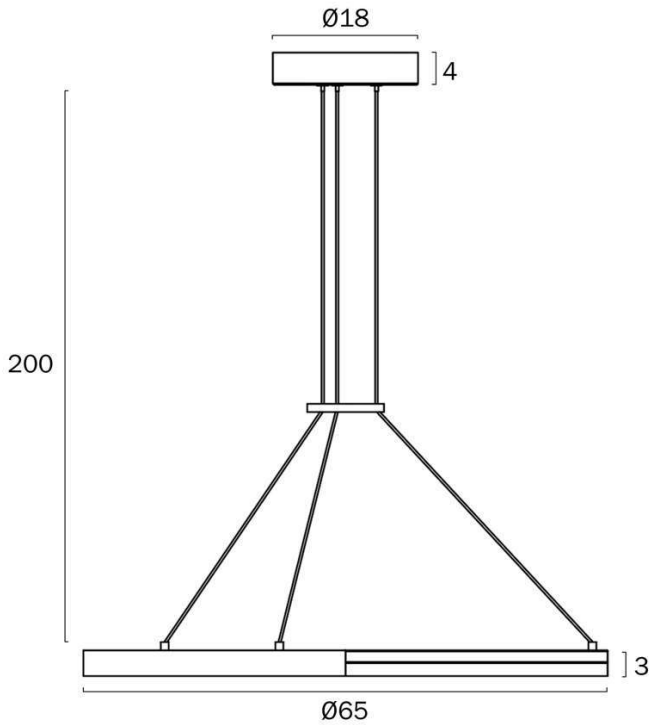

Color Temperature	Warm White
Color Kelvin	3000k
Dimmable	Yes - TRIAC
Electrical Protection	CLASS III - LOW VOLTAGE, <54v
IP rating	IP20
Lead and Plug	No
Approvals	RCM
Installation Required	Yes (by Licensed Electrician only)
Care Instructions	Do not use strong liquid cleaners, Wipe clean with a dry cloth
Replacement Warranty	*3 Years

Barcode

GTIN 9329501071359

Image -dimensions

Note: Dimensions are only a guide and may vary due to manufacturing variations.