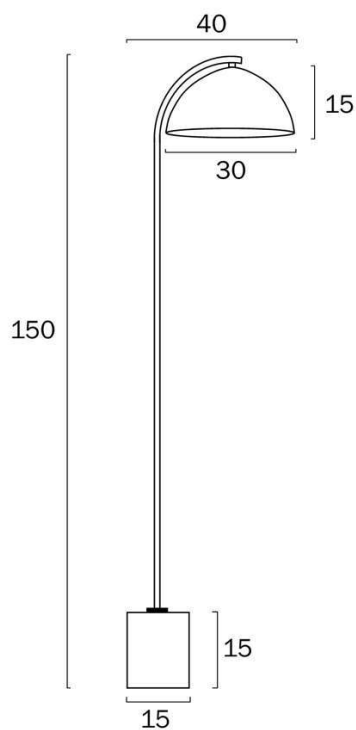

Size

Fixture Length (cm)	40.0
Fixture Width (cm)	15.0
Fixture Height (cm)	150.0
Base Diameter (cm)	15.0
Shade Diameter (cm)	30.0
Shade Height (cm)	15.0
Height Adjustable?	No
Cable Length (cm)	200 (50+Foot Switch+150)

Specification

Voltage Input	240V
Wattage (max)	25
Globe Type	E27
Globe / Light Source qty	1
Globe / Light Source included	No
Electrical Protection	CLASS II - DOUBLE INSULATED, EARTH NOT REQUIRED
IP rating	IP20
Lead and Plug	Yes
Approvals	RCM
Assembly Required	Yes
Box Contents	Instruction
Care Instructions	Do not use strong liquid cleaners,Wipe clean with a dry cloth
Replacement Warranty	*3 Years

Barcode

GTIN 9329501064221

Image -dimensions

Note: Dimensions are only a guide and may vary due to manufacturing variations.