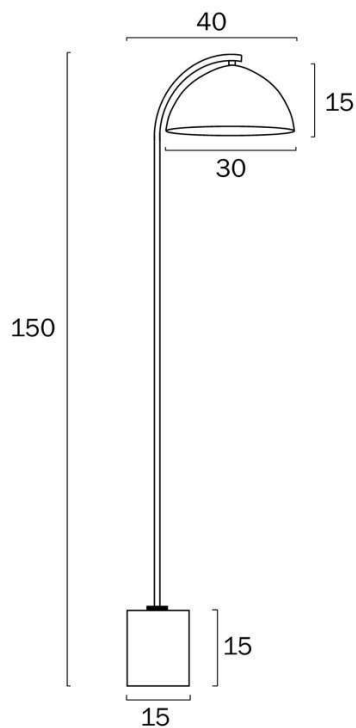

### Size

<b>Fixture Length (cm)</b>	40.0
<b>Fixture Width (cm)</b>	15.0
<b>Fixture Height (cm)</b>	150.0
<b>Base Diameter (cm)</b>	15.0
<b>Shade Diameter (cm)</b>	30.0
<b>Shade Height (cm)</b>	15.0
<b>Height Adjustable?</b>	No
<b>Cable Length (cm)</b>	200 (50+Foot Switch+150)

## Image -dimensions

Note: Dimensions are only a guide and may vary due to manufacturing variations.