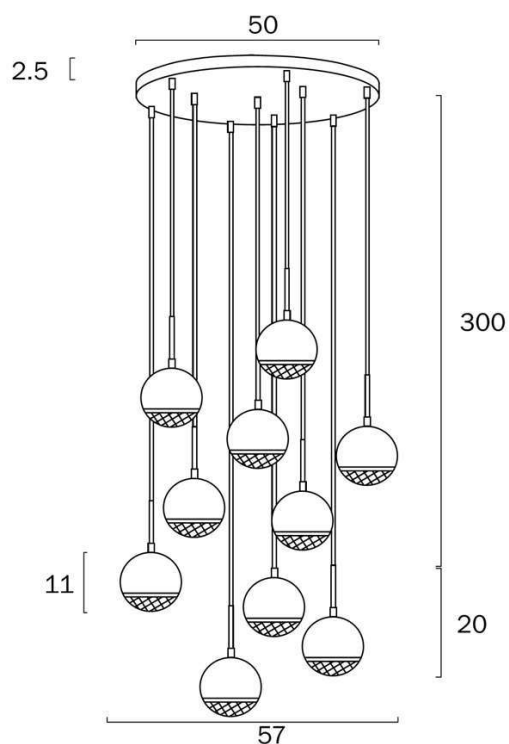

Last modification

2022-11-26

ONETA PE10-WHCL

9329501063026

Elegance and charm, describes the Oneta family of lighting fixtures. A marble look sphere houses a precise optical faceted dome to provide a modern luxury exclusive look. The pendants are available as 1, 4 bar, 5 or 10 light cluster. Complimentary pieces also include wall, table and floor lamps.

Overview

Family name	Oneta
Categories	Pendants
Mounting	Surface
Shade Shape	Round
Suspension Type	Cable
Usage	Indoor Lighting

Color / Material

Fixture Color	White Marble,Antique Gold,Clear
Fixture Material	Iron,Acrylic
Canopy Color	White
Diffuser Color	Clear
Diffuser Material	Acrylic
Cable Color	White
Cable Material	Textile

Size

Fixture Diameter (cm)	57.0
Fixture Height (cm)	20.0
Canopy Diameter (cm)	50.0
Canopy Projection (cm)	2.5
Shade Diameter (cm)	11.0
Suspension Length (cm)	300.0
Height Adjustable?	Yes

Specification

Voltage Input	240V
----------------------	------

Barcode

GTIN 9329501063026

Image -dimensions

Note: Dimensions are only a guide and may vary due to manufacturing variations.