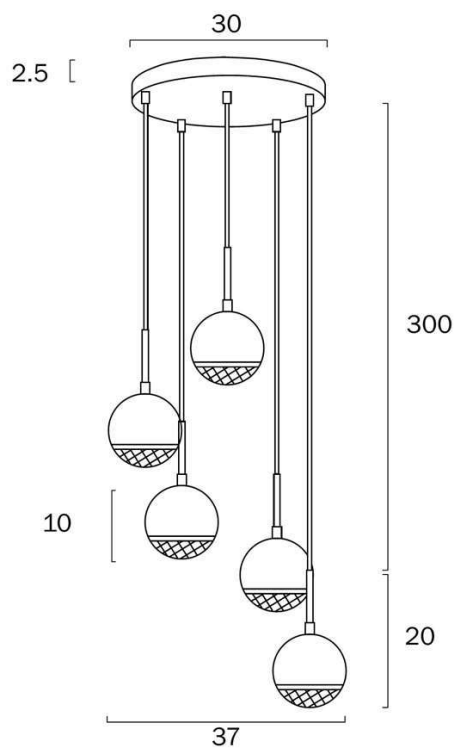

Size

| | |
|-------------------------------|-------|
| Fixture Diameter (cm) | 37.0 |
| Fixture Height (cm) | 20.0 |
| Canopy Diameter (cm) | 30.0 |
| Canopy Projection (cm) | 2.5 |
| Shade Diameter (cm) | 10.0 |
| Suspension Length (cm) | 300.0 |
| Height Adjustable? | Yes |

Specification

| | |
|----------------------|------|
| Voltage Input | 240V |
|----------------------|------|

All representations within this document are subject to copyright.ELECTRICAL INSTALLATIONS MUST BE PERFORMED BY A QUALIFIED ELECTRICAL CONTRACTOR AND INSTALLED IN ACCORDANCE WITH AS/NZS 3000.
NOTE : All images , descriptions and dimensions are indicative. Please check latest version of item detail on Telbix website prior to ordering or installation.

| | |
|--------------------------------------|---|
| Wattage (max) | 30 |
| Wattage | 6 |
| Globe Type | G9 |
| Globe / Light Source qty | 5 |
| Globe / Light Source included | No |
| IP rating | IP20 |
| Lead and Plug | No |
| Approvals | RCM |
| Assembly Required | Yes |
| Box Contents | Basic mounting screws,Instruction |
| Installation Required | Yes (by Licensed Electrician only) |
| Care Instructions | Do not use strong liquid cleaners,Wipe clean with a dry cloth |
| Warranty | *3 Years |

Barcode

GTIN 9329501063002

Image -dimensions

Note: Dimensions are only a guide and may vary due to manufacturing variations.