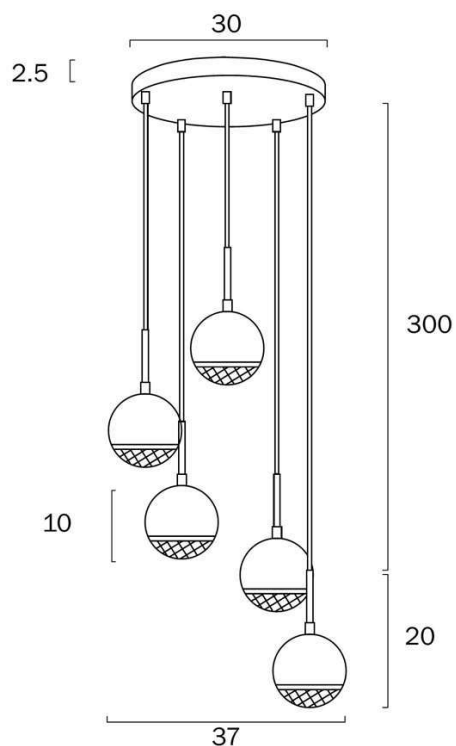

Last modification 2022-09-03

ONETA PE05-BKCL 9329501062999

Elegance and charm, describes the Oneta family of lighting fixtures. A marble look sphere houses a precise optical faceted dome to provide a modern luxury exclusive look. The pendants are available as 1, 4 bar, 5 or 10 light cluster. Complimentary pieces also include wall, table and floor lamps.

Overview

Family name	Oneta
Categories	Pendants
Mounting	Surface
Shade Shape	Round
Suspension Type	Cable
Usage	Indoor Lighting

Color / Material

Fixture Color	Black Marble,Antique Gold,Clear
Fixture Material	Iron,Acrylic
Canopy Color	Black Matt
Diffuser Material	Acrylic
Diffuser Color	Clear
Cable Color	Black
Cable Material	Textile

Size

Fixture Diameter (cm)	37.0
Fixture Height (cm)	20.0
Canopy Diameter (cm)	30.0
Canopy Projection (cm)	2.5
Shade Diameter (cm)	10.0
Suspension Length (cm)	300.0
Height Adjustable?	Yes

Specification

Voltage Input	240V
----------------------	------

Barcode

GTIN 9329501062999

Image -dimensions

Note: Dimensions are only a guide and may vary due to manufacturing variations.