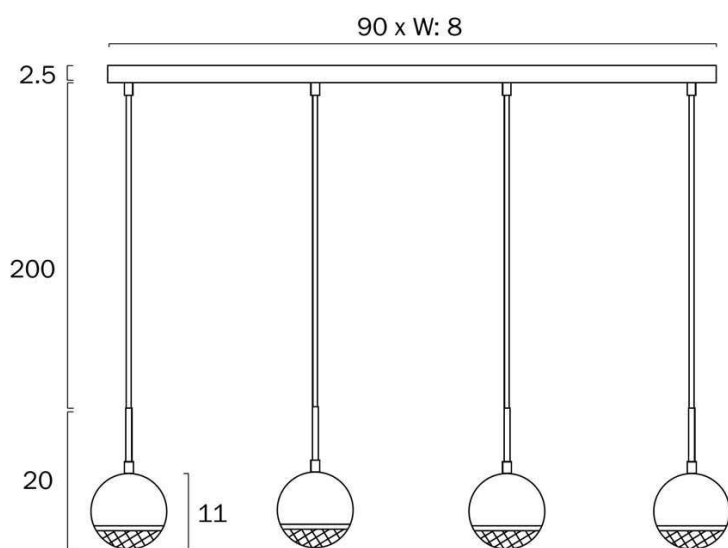

### Size

<b>Fixture Height (cm)</b>	20.0
<b>Canopy Length (cm)</b>	90.0
<b>Canopy Projection (cm)</b>	2.5
<b>Canopy Width (cm)</b>	8.0
<b>Shade Diameter (cm)</b>	11.0
<b>Suspension Length (cm)</b>	200.0
<b>Height Adjustable?</b>	Yes

## Image -dimensions

Note: Dimensions are only a guide and may vary due to manufacturing variations.