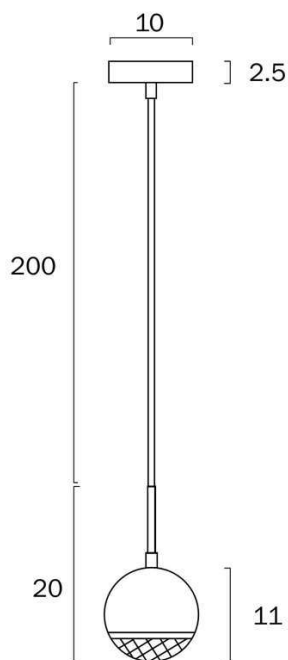

Size

Fixture Diameter (cm)	10.0
Fixture Height (cm)	20.0
Canopy Diameter (cm)	10.0
Canopy Projection (cm)	2.5
Shade Diameter (cm)	11.0
Suspension Length (cm)	200.0
Height Adjustable?	Yes

Specification

Voltage Input	240V
----------------------	------

Barcode

GTIN 9329501062951

Image -dimensions

Note: Dimensions are only a guide and may vary due to manufacturing variations.