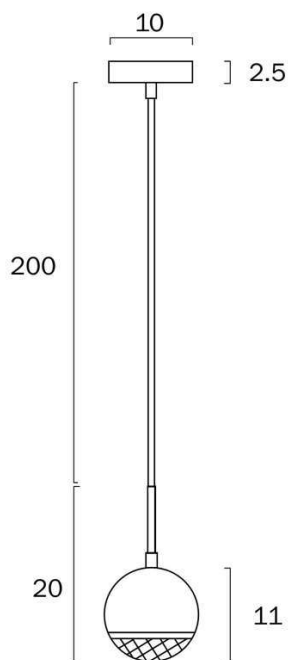

### Size

<b>Fixture Diameter (cm)</b>	10.0
<b>Fixture Height (cm)</b>	20.0
<b>Canopy Diameter (cm)</b>	10.0
<b>Canopy Projection (cm)</b>	2.5
<b>Shade Diameter (cm)</b>	11.0
<b>Suspension Length (cm)</b>	200.0
<b>Height Adjustable?</b>	Yes

### Specification

<b>Voltage Input</b>	240V
----------------------	------

All representations within this document are subject to copyright.ELECTRICAL INSTALLATIONS MUST BE PERFORMED BY A QUALIFIED ELECTRICAL CONTRACTOR AND INSTALLED IN ACCORDANCE WITH AS/NZS 3000.  
NOTE : All images , descriptions and dimensions are indicative. Please check latest version of item detail on Telbix website prior to ordering or installation.

## Image -dimensions

Note: Dimensions are only a guide and may vary due to manufacturing variations.