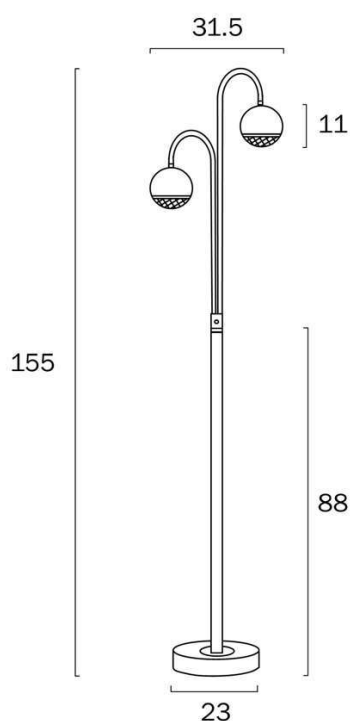

### Size

<b>Fixture Length (cm)</b>	31.5
<b>Fixture Width (cm)</b>	23.0
<b>Fixture Height (cm)</b>	155.0
<b>Shade Diameter (cm)</b>	11.0
<b>Cable Length (cm)</b>	Button Switch (Tube)+180

### Specification

<b>Voltage Input</b>	240V
<b>Wattage (max)</b>	12
<b>Wattage</b>	6

All representations within this document are subject to copyright.ELECTRICAL INSTALLATIONS MUST BE PERFORMED BY A QUALIFIED ELECTRICAL CONTRACTOR AND INSTALLED IN ACCORDANCE WITH AS/NZS 3000.  
NOTE : All images , descriptions and dimensions are indicative. Please check latest version of item detail on Telbix website prior to ordering or installation.

## Image -dimensions

Note: Dimensions are only a guide and may vary due to manufacturing variations.