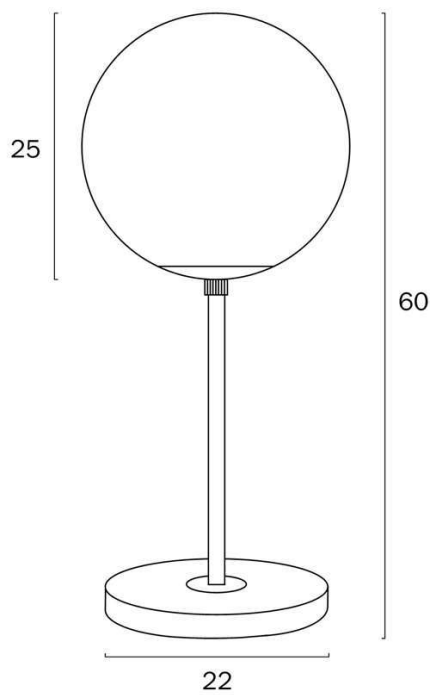

Last modification 2023-01-21

OLIANA TL25-AGMB 9329501064177

The Oliana table lamp is elegant and ultra simple in design, suitable for any contemporary interior space. The glass is mouth-blown alabastro and supported on top of hand polished antique gold metalware. A black marble base supports the complete structure.

Overview

Family name	Oliana
Categories	Table Lamps
Shade Shape	Round
Switch	Inline Switch
Usage	Indoor Lighting

Color / Material

Fixture Color	Antique Gold,Black Marble,Alabastro
Fixture Material	Iron,Marble,Glass
Shade Material	Glass
Base Color	Antique Gold,Black Marble
Base Material	Iron,Marble
Glass Color	Alabastro
Glass Finish	Matte
Cable Color	Black
Cable Material	PVC

Size

Cable Length (cm)	180 (30+Inline Switch+150)
--------------------------	----------------------------

Specification

Voltage Input	240V
Wattage (max)	25
Globe Type	E27
Globe / Light Source qty	1
Globe / Light Source included	No
Dimmable	Globe Dependant
Electrical Protection	CLASS II - DOUBLE INSULATED, EARTH NOT REQUIRED

Barcode

GTIN 9329501064177

Image -dimensions

Note: Dimensions are only a guide and may vary due to manufacturing variations.