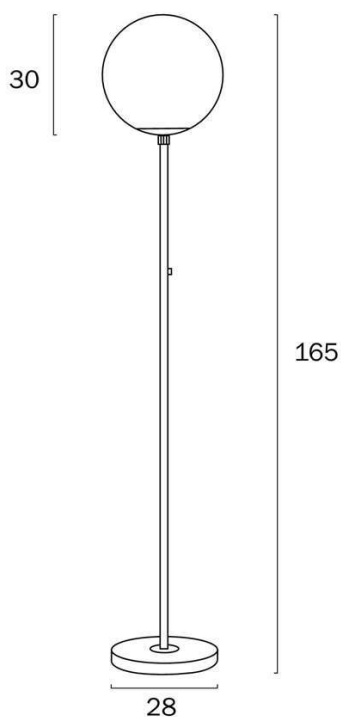

### Size

<b>Fixture Diameter (cm)</b>	30.0
<b>Fixture Height (cm)</b>	165.0
<b>Glass Diameter</b>	30.00
<b>Height Adjustable?</b>	No
<b>Cable Length (cm)</b>	200 (50+Foot Switch+150)

## Image -dimensions

Note: Dimensions are only a guide and may vary due to manufacturing variations.