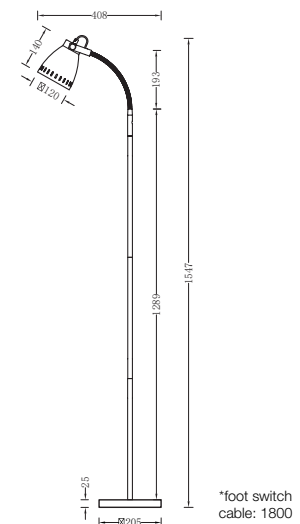

Nova

Specifications

Type	Floor Lamp
Light Source	25w E27 max
Globe	Not included
Warranty	1 year*

Codes

Nova FL-AB	Nova FL-GY
Nova FL-DGY	Nova FL-NK
Nova FL-BL	Nova FL-PK
	Nova FL-WH

Measurements

Colours

Product Approvals