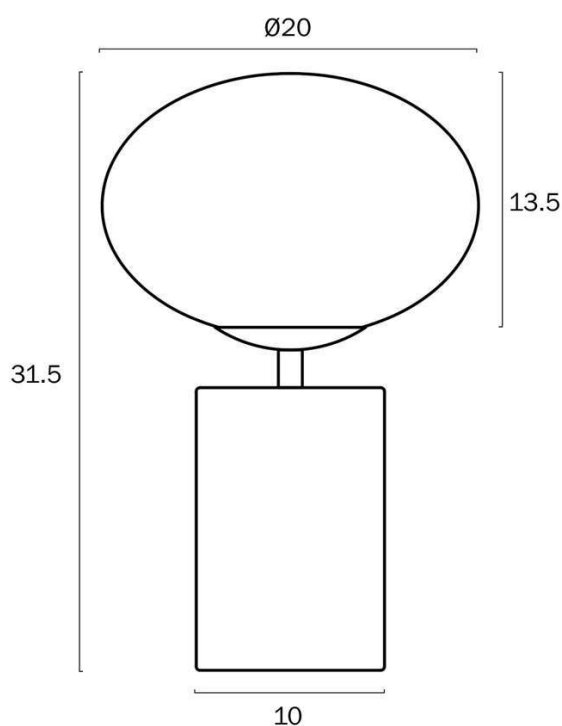

### Size

<b>Fixture Diameter (cm)</b>	20.0
<b>Fixture Height (cm)</b>	31.5
<b>Base Diameter (cm)</b>	10.0
<b>Shade Diameter (cm)</b>	20.0
<b>Shade Height (cm)</b>	13.5
<b>Height Adjustable?</b>	No
<b>Cable Length (cm)</b>	180

### Specification

<b>Voltage Input</b>	240V
<b>Total Wattage (max)</b>	5
<b>Globe Type</b>	E14
<b>Globe / Light Source qty</b>	1

All representations within this document are subject to copyright. ELECTRICAL INSTALLATIONS MUST BE PERFORMED BY A QUALIFIED ELECTRICAL CONTRACTOR AND INSTALLED IN ACCORDANCE WITH AS/NZS 3000.  
NOTE : All images , descriptions and dimensions are indicative. Please check latest version of item detail on Telbix website prior to ordering or installation.

## Image -dimensions

Note: Dimensions are only a guide and may vary due to manufacturing variations.