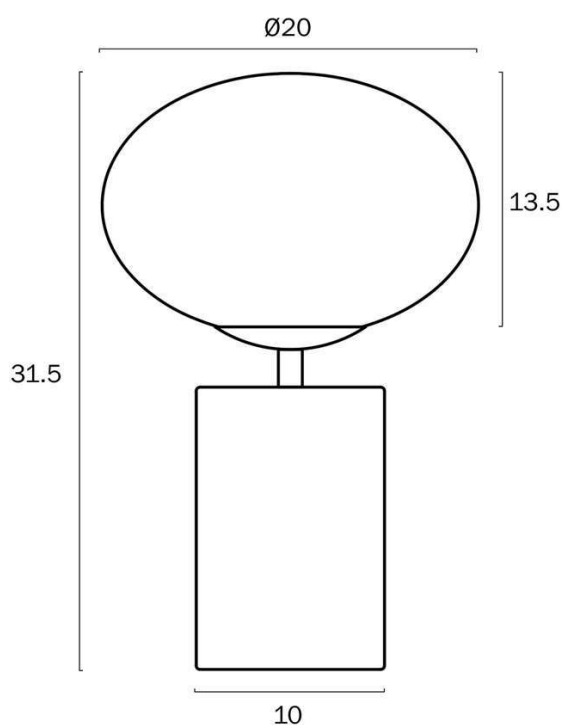

Overview

Family name	Notal
Categories	Table Lamps
Switch	Touch
Usage	Indoor Lighting

Color / Material

Fixture Color	Blue
Fixture Finish	Satin
Fixture Material	Metal, Glass
Cable Material	PVC

Size

Fixture Diameter (cm)	20.0
Fixture Height (cm)	31.5
Base Diameter (cm)	10.0
Shade Diameter (cm)	20.0
Height Adjustable?	No
Cable Length (cm)	180

Specification

Voltage Input	240V
Total Wattage (max)	5
Globe Type	E14
Globe / Light Source qty	1
Globe / Light Source included	Yes

All representations within this document are subject to copyright. ELECTRICAL INSTALLATIONS MUST BE PERFORMED BY A QUALIFIED ELECTRICAL CONTRACTOR AND INSTALLED IN ACCORDANCE WITH AS/NZS 3000.
NOTE : All images , descriptions and dimensions are indicative. Please check latest version of item detail on Telbix website prior to ordering or installation.

Barcode

GTIN 9329501072158

Image -dimensions

Note: Dimensions are only a guide and may vary due to manufacturing variations.