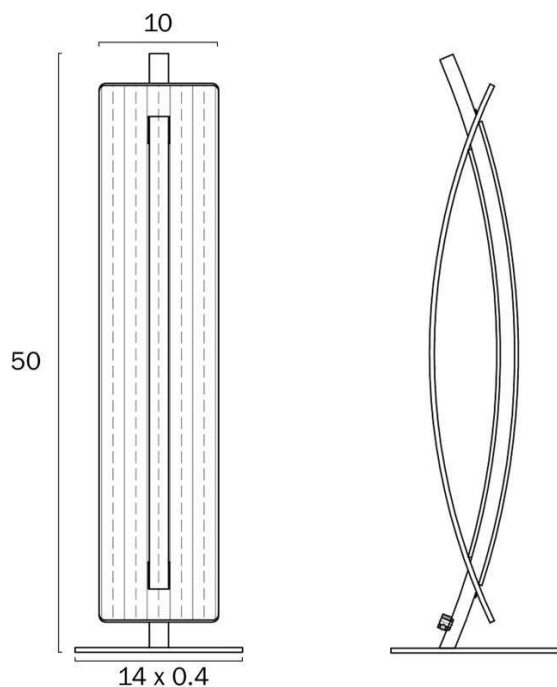

Globe / Light Source included	Yes
Lumens	720
Color Temperature	Warm White
Color Kelvin	3000k
Color Rendering	>80
Dimmable	No
Electrical Protection	CLASS II - DOUBLE INSULATED, EARTH NOT REQUIRED
IP rating	IP20
Lead and Plug	Yes
Approvals	RCM
Assembly Required	Yes
Box Contents	Instruction
Care Instructions	Do not use strong liquid cleaners, Wipe clean with a dry cloth
Replacement Warranty	*3 Years

Barcode

GTIN 9329501064641

Image -dimensions

Note: Dimensions are only a guide and may vary due to manufacturing variations.