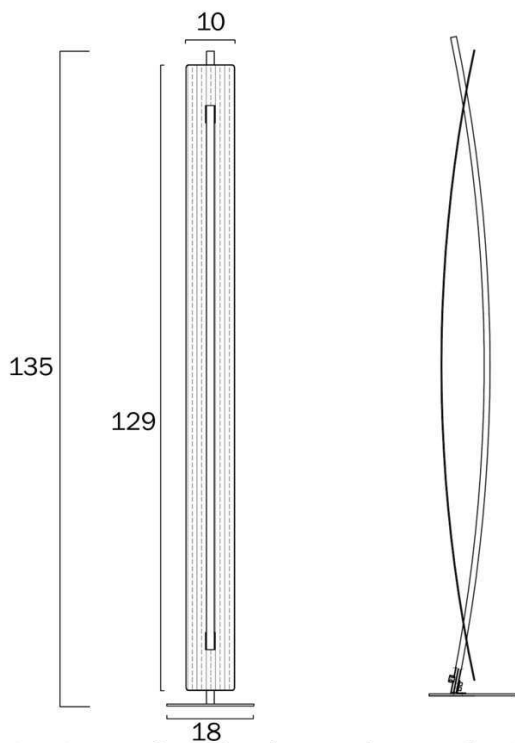

Overview

Family name	Norse
Categories	Floor Lamps
Switch	Foot Switch
Usage	Indoor Lighting
ERAC Product Registration	GMA-509973-EA

Color / Material

Fixture Color	Black, Walnut
Fixture Finish	Matte
Fixture Material	Bamboo, Iron
Cable Color	Black
Cable Material	PVC

Size

Fixture Diameter (cm)	18.0
Fixture Height (cm)	135.0
Base Diameter (cm)	18.0
Cable Length (cm)	200 (50+Foot Switch+150)

Specification

Voltage Input	240V
Total Wattage (max)	18
Globe Type	LED integrated SMD
Globe / Light Source qty	1
Globe / Light Source included	Yes

Barcode

GTIN 9329501064658

Image -dimensions

Note: Dimensions are only a guide and may vary due to manufacturing variations.