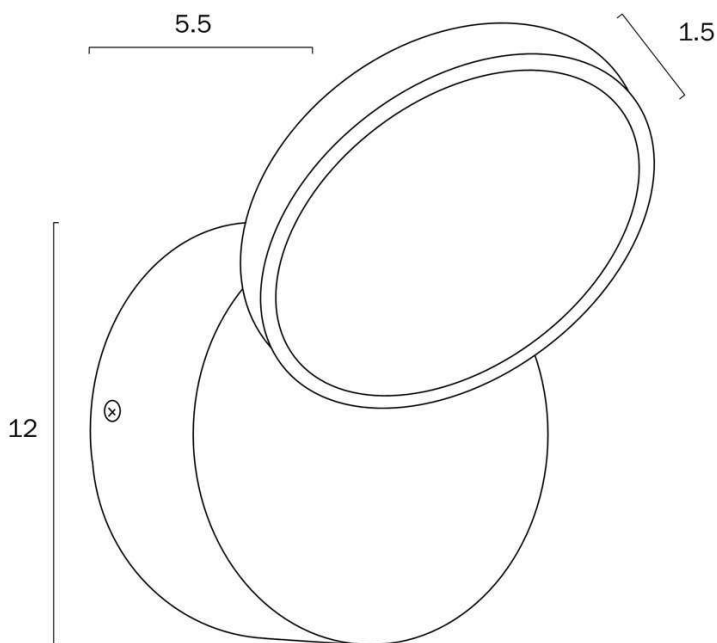

IP rating	IP20
Lead and Plug	No
Approvals	RCM
Assembly Required	No
Box Contents	Instruction, Basic mounting screws
Installation Required	Yes (by Licensed Electrician only)
Care Instructions	Do not use strong liquid cleaners, Wipe clean with a dry cloth
Replacement Warranty	*3 Years

Barcode

GTIN 9329501063712

Image -dimensions

Note: Dimensions are only a guide and may vary due to manufacturing variations.