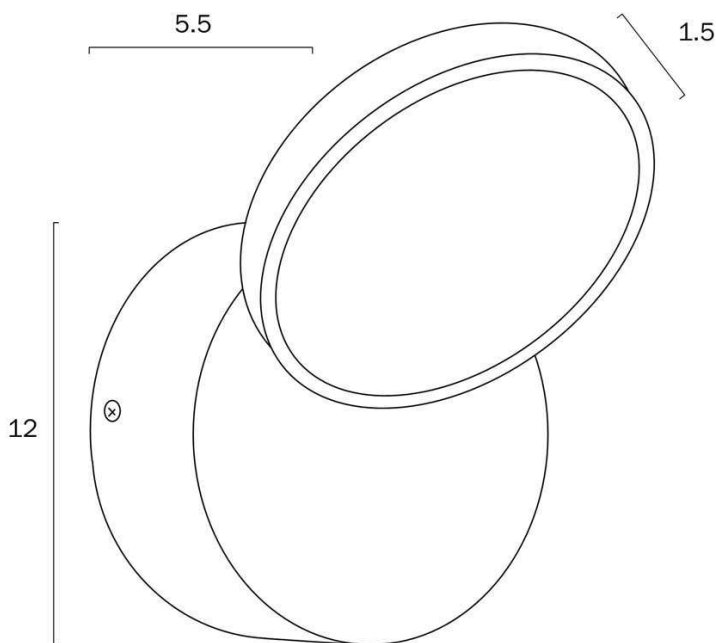

IP rating	IP20
Lead and Plug	No
Approvals	RCM
Assembly Required	No
Box Contents	Instruction, Basic mounting screws
Installation Required	Yes (by Licensed Electrician only)
Care Instructions	Do not use strong liquid cleaners, Wipe clean with a dry cloth
Replacement Warranty	*3 Years

Barcode

GTIN 9329501063729

Image -dimensions

Note: Dimensions are only a guide and may vary due to manufacturing variations.