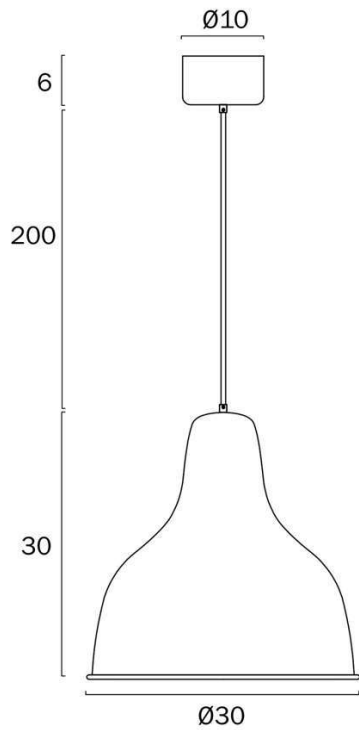

Overview

Family name	Nesby
Categories	Pendants
Usage	Indoor Lighting

Color / Material

Fixture Color	Orange
Fixture Pantone Color	RAL 2010
Fixture Finish	Satin
Fixture Material	Iron

Size

Fixture Diameter (cm)	30.0
Fixture Height (cm)	30.0
Canopy Diameter (cm)	10.0
Canopy Height	6.0
Suspension Length (cm)	200.0
Height Adjustable?	Yes

Specification

Voltage Input	240V
Total Wattage (max)	25
Globe Type	E27
Globe / Light Source qty	1
Globe / Light Source included	No
Electrical Protection	CLASS I - HIGH VOLTAGE, EARTH REQUIRED
IP rating	IP20
Approvals	RCM

Note: Dimensions are only a guide and may vary due to manufacturing variations.