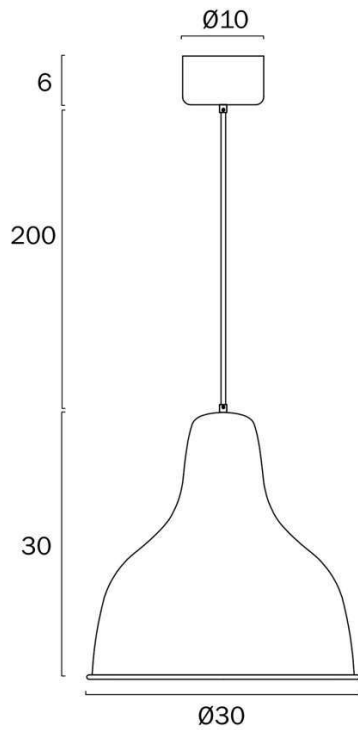

Overview

Family name	Nesby
Categories	Pendants
Usage	Indoor Lighting

Color / Material

Fixture Color	Black
Fixture Pantone Color	RAL 7021
Fixture Finish	Satin
Fixture Material	Iron

Size

Fixture Diameter (cm)	30.0
Fixture Height (cm)	30.0
Canopy Diameter (cm)	10.0
Canopy Height	6.0
Suspension Length (cm)	200.0
Height Adjustable?	Yes

Specification

Voltage Input	240V
Total Wattage (max)	25
Globe Type	E27
Globe / Light Source qty	1
Globe / Light Source included	No
Electrical Protection	CLASS I - HIGH VOLTAGE, EARTH REQUIRED
IP rating	IP20
Approvals	RCM

Note: Dimensions are only a guide and may vary due to manufacturing variations.