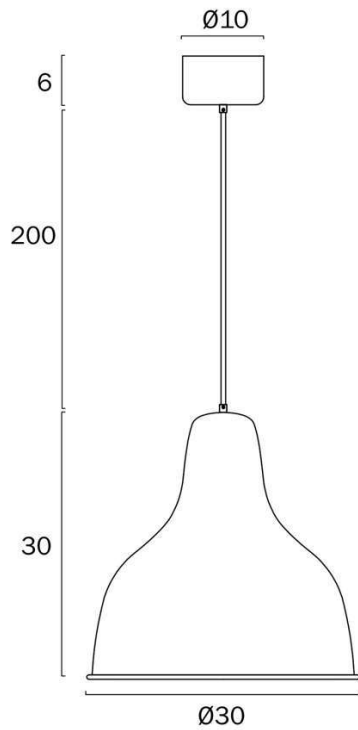

Overview

Family name	Nesby
Categories	Pendants
Usage	Indoor Lighting

Color / Material

Fixture Color	Beige
Fixture Pantone Color	RAL 1013
Fixture Finish	Satin
Fixture Material	Iron

Size

Fixture Diameter (cm)	30.0
Fixture Height (cm)	30.0
Canopy Diameter (cm)	10.0
Canopy Height	6.0
Suspension Length (cm)	200.0
Height Adjustable?	Yes

Specification

Voltage Input	240V
Total Wattage (max)	25
Globe Type	E27
Globe / Light Source qty	1
Globe / Light Source included	No
Electrical Protection	CLASS I - HIGH VOLTAGE, EARTH REQUIRED
IP rating	IP20
Approvals	RCM

Note: Dimensions are only a guide and may vary due to manufacturing variations.