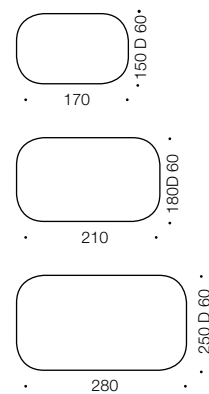

Neo

Specifications

Type	Exterior Flood
Light Source	LED SMD
Lumen	2600/4300/ 13000
Colour Temp	4000k
Wattage	30/50/150
Dimmable	No
CRI	>80
Power Factor	>0.9
Beam Angle	120
Warranty	2 year*

Colours

Black

Codes

NEO 030.LP-840

NEO 050.LP-840

NEO 150.LP-840

Measurements

Product Approvals