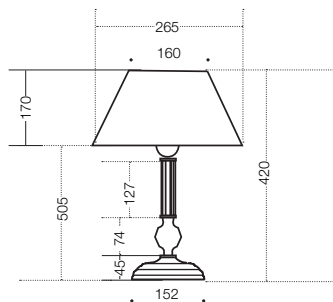

Marie

Specifications

Type	Pendant
Light Source	25w E27max
Globe	Not included
Warranty	1 year*

Colours

Measurements

Codes

Marie TL-BEAB

Marie TL-BLAB