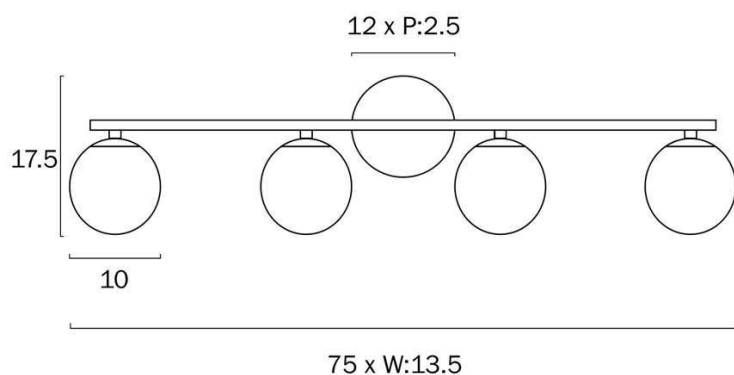

Globe Type	G9
Globe / Light Source qty	4
Globe / Light Source included	No
Dimmable	Globe Dependant
Electrical Protection	CLASS I - HIGH VOLTAGE, EARTH REQUIRED
IP rating	IP44
Lead and Plug	No
Approvals	RCM
Assembly Required	Yes
Box Contents	Basic mounting screws,Instruction
Installation Required	Yes (by Licensed Electrician only)
Care Instructions	Do not use strong liquid cleaners,Wipe clean with a dry cloth
Replacement Warranty	*3 Years

Barcode

GTIN 9329501064276

Image -dimensions

Note: Dimensions are only a guide and may vary due to manufacturing variations.

Globe Type Recommended

Label	Color Temperature	Thumbnail	GTIN
G G93W32