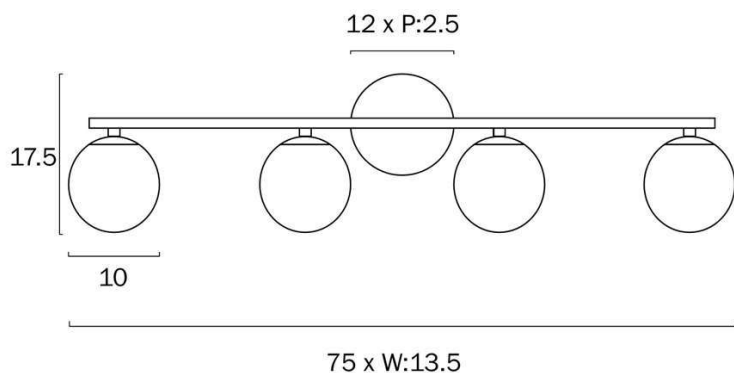

Globe Type	G9
Globe / Light Source qty	4
Globe / Light Source included	No
Dimmable	Globe Dependant
Electrical Protection	CLASS I - HIGH VOLTAGE, EARTH REQUIRED
IP rating	IP44
Lead and Plug	No
Approvals	RCM
Assembly Required	Yes
Box Contents	Basic mounting screws,Instruction
Installation Required	Yes (by Licensed Electrician only)
Care Instructions	Do not use strong liquid cleaners,Wipe clean with a dry cloth
Replacement Warranty	*3 Years

Barcode

GTIN 9329501064269

Image -dimensions

Note: Dimensions are only a guide and may vary due to manufacturing variations.

Globe Type Recommended

Label	Color Temperature	Thumbnail	GTIN
G G93W32