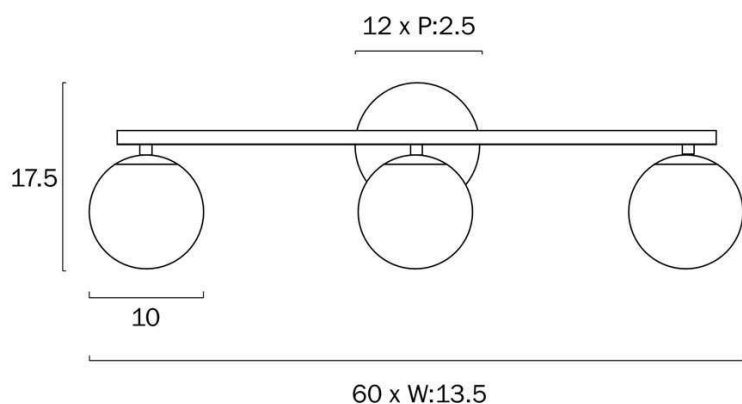

Globe Type	G9
Globe / Light Source qty	3
Globe / Light Source included	No
Dimmable	Globe Dependant
Electrical Protection	CLASS I - HIGH VOLTAGE, EARTH REQUIRED
IP rating	IP44
Lead and Plug	No
Approvals	RCM
Assembly Required	Yes
Box Contents	Basic mounting screws,Instruction
Installation Required	Yes (by Licensed Electrician only)
Care Instructions	Do not use strong liquid cleaners,Wipe clean with a dry cloth
Replacement Warranty	*3 Years

Barcode

GTIN 9329501064245

Image -dimensions

Note: Dimensions are only a guide and may vary due to manufacturing variations.

Globe Type Recommended

Label	Color Temperature	Thumbnail	GTIN
G G93W32