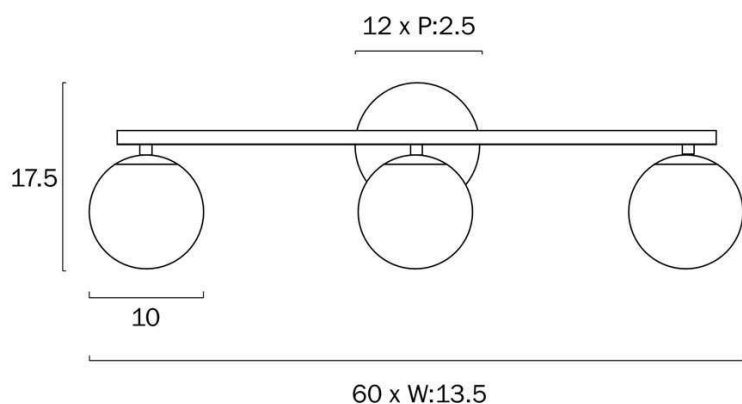

### Size

<b>Fixture Length (cm)</b>	60.0
<b>Fixture Height (cm)</b>	17.5
<b>Fixture Projection (cm)</b>	13.5
<b>Canopy Diameter (cm)</b>	12.0
<b>Canopy Projection (cm)</b>	2.5
<b>Glass Diameter</b>	10.00

## Image -dimensions

Note: Dimensions are only a guide and may vary due to manufacturing variations.