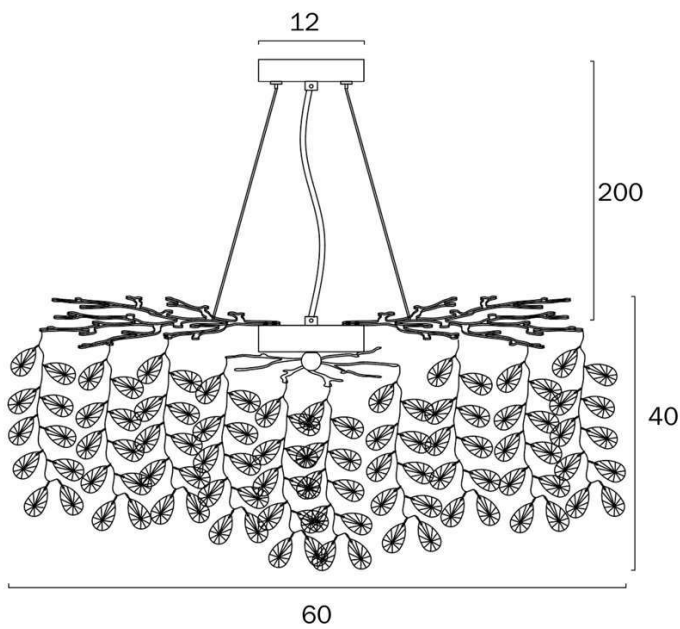

IP rating	IP20
Lead and Plug	No
Approvals	RCM
Installation Required	Yes (by Licensed Electrician only)
Care Instructions	Do not use strong liquid cleaners, Wipe clean with a dry cloth
Replacement Warranty	*3 Years

Barcode

GTIN 9329501070772

Image -dimensions

Note: Dimensions are only a guide and may vary due to manufacturing variations.