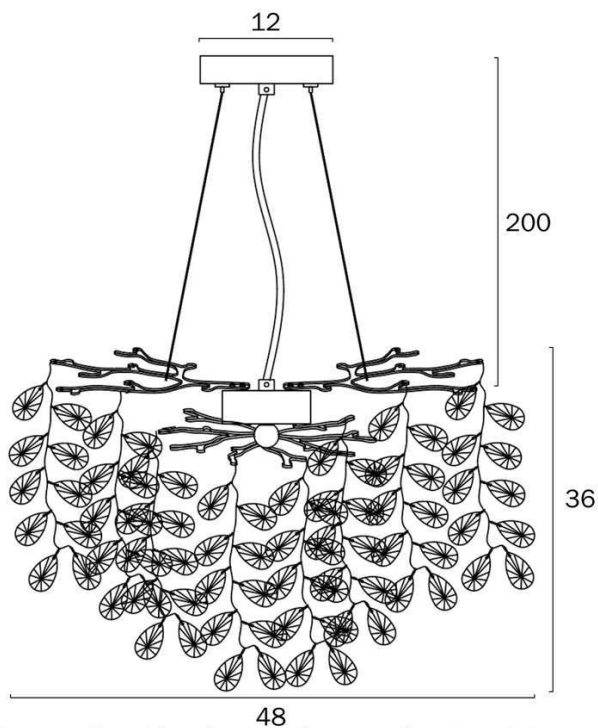

Electrical Protection	CLASS I - HIGH VOLTAGE, EARTH REQUIRED
IP rating	IP20
Lead and Plug	No
Approvals	RCM
Installation Required	Yes (by Licensed Electrician only)
Care Instructions	Do not use strong liquid cleaners, Wipe clean with a dry cloth
Replacement Warranty	*3 Years

Barcode

GTIN 9329501070741

Image -dimensions

Note: Dimensions are only a guide and may vary due to manufacturing variations.