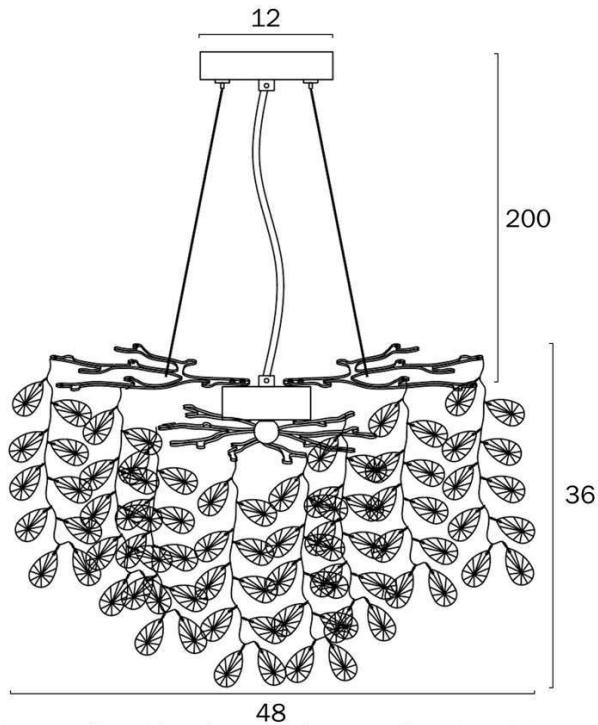

IP rating	IP20
Lead and Plug	No
Approvals	RCM
Installation Required	Yes (by Licensed Electrician only)
Care Instructions	Do not use strong liquid cleaners, Wipe clean with a dry cloth
Replacement Warranty	*3 Years

Barcode

GTIN 9329501070758

Image -dimensions

Note: Dimensions are only a guide and may vary due to manufacturing variations.