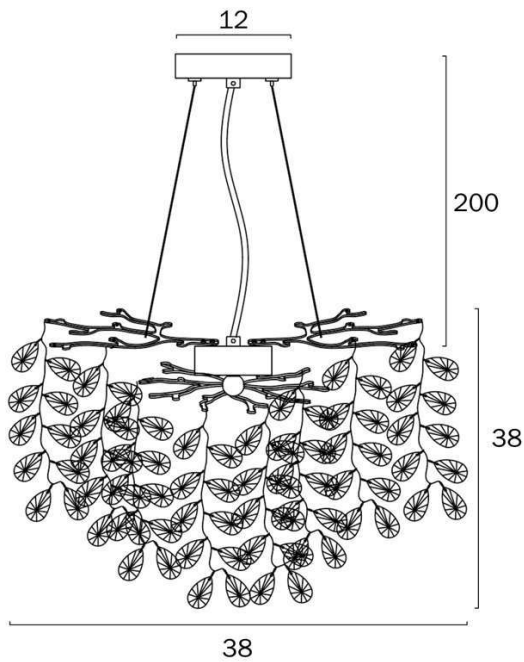

Electrical Protection	CLASS I - HIGH VOLTAGE, EARTH REQUIRED
IP rating	IP20
Lead and Plug	No
Approvals	RCM
Installation Required	Yes (by Licensed Electrician only)
Care Instructions	Do not use strong liquid cleaners, Wipe clean with a dry cloth
Replacement Warranty	*3 Years

Barcode

GTIN 9329501070727

Image -dimensions

Note: Dimensions are only a guide and may vary due to manufacturing variations.