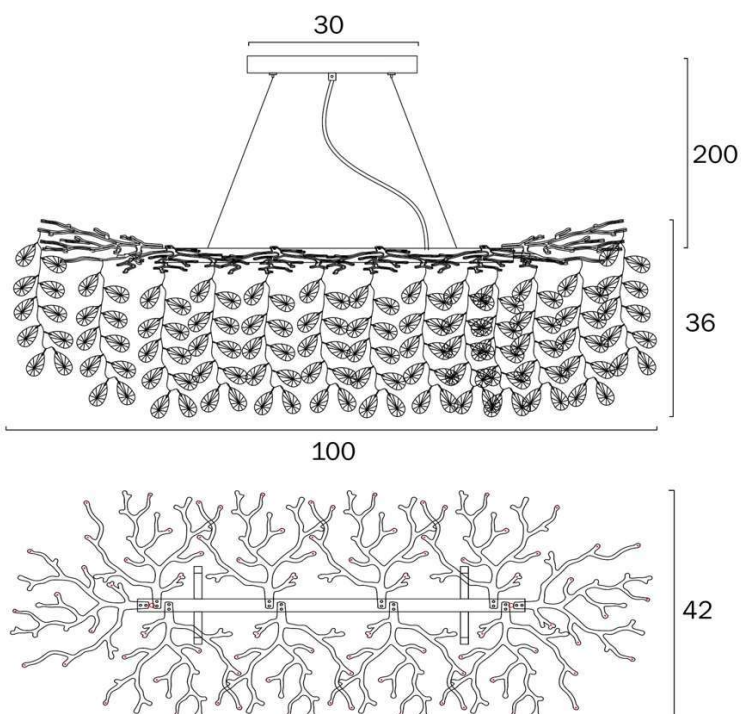

Electrical Protection	CLASS I - HIGH VOLTAGE, EARTH REQUIRED
IP rating	IP20
Lead and Plug	No
Approvals	RCM
Installation Required	Yes (by Licensed Electrician only)
Care Instructions	Do not use strong liquid cleaners, Wipe clean with a dry cloth
Replacement Warranty	*3 Years

Barcode

GTIN 9329501070802

Image -dimensions

Note: Dimensions are only a guide and may vary due to manufacturing variations.