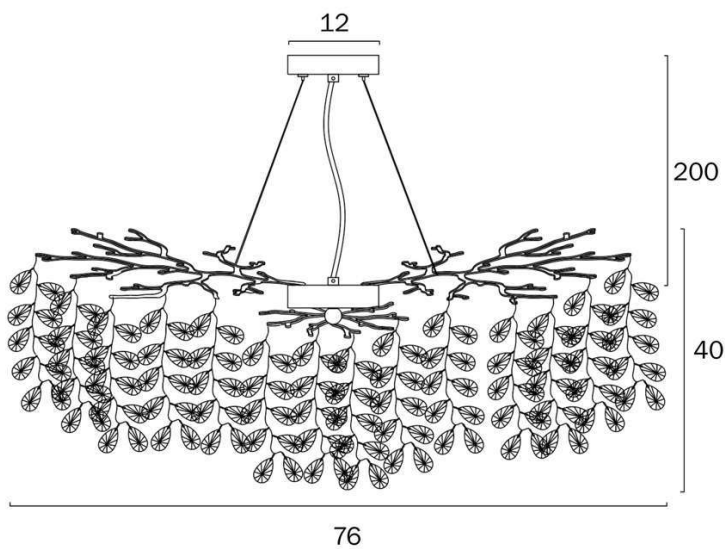

IP rating	IP20
Lead and Plug	No
Approvals	RCM
Installation Required	Yes (by Licensed Electrician only)
Care Instructions	Do not use strong liquid cleaners, Wipe clean with a dry cloth
Replacement Warranty	*3 Years

Barcode

GTIN 9329501070796

Image -dimensions

Note: Dimensions are only a guide and may vary due to manufacturing variations.